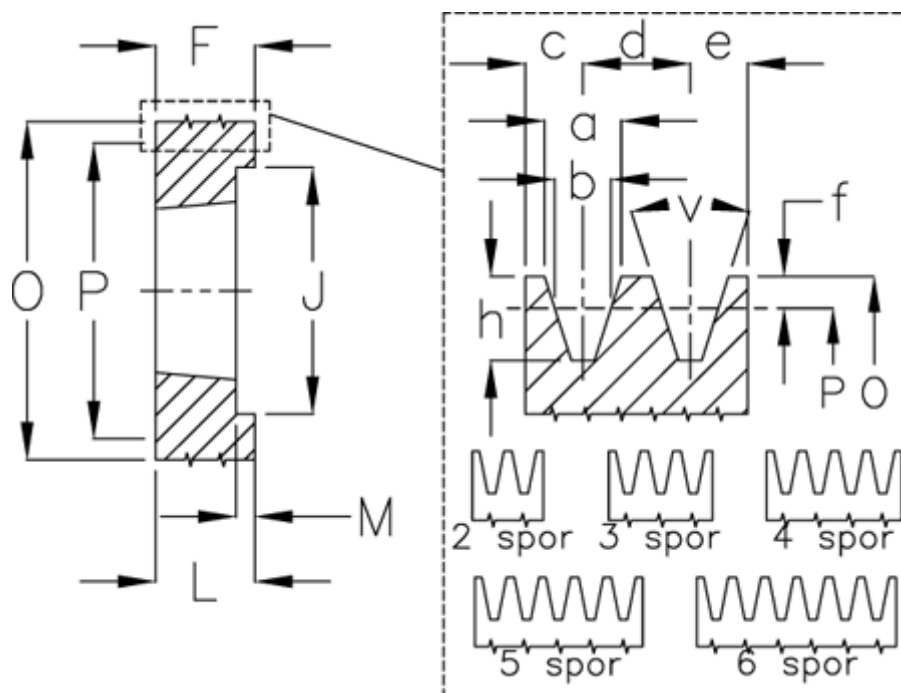

Article number: 604110021204

Description: V-belt pulley SPA 212/4 TL3020

Measures

a	= 12.7	For bush	= 3020	P	= 212
b	= 11.0	h	= 13.8	Type	= SPA
Bush ζ max	= 75	J	= 177	v	= 38 grader
c	= 10.0	K	= -		
d	= 15	L	= 51		
e	= 10.0	m	= 14.0		
f	= 2.8	Number of ribs	= 4		
F	= 65	O	= 217.5		